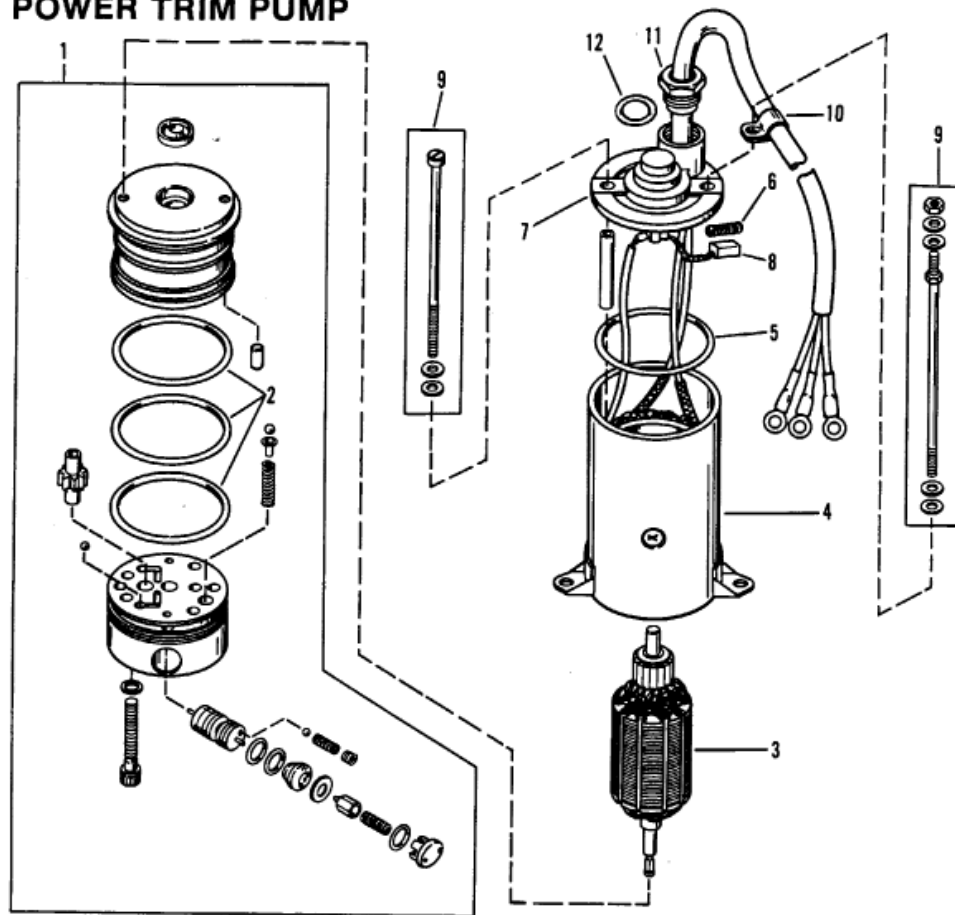

POWER TRIM PUMP

Parts List						
Ref	Class	Part	Description	Qty	Comment	Footnote
-		99186	POWER TRIM PUMP ASSEMBLY	1		
1	392	8995	CARTRIDGE PUMP ASSEMBLY	1		
2	392	8996	"O" RING KIT	1		
3	392	8986	ARMATURE	1		
4	392	8987	FRAME AND FIELD	1		
5	392	8992	"O" RING, HEAD	1		
6	392	8993	SPRING KIT, BRUSH	1		
7	392	8988	HEAD, COMMUTATOR END	1		
8	392	8989	BRUSH KIT	1		
9	392	8994	THRU BOLT KIT	1		
10	392	8985	CLAMP, LEAD WIRE	1		
11	392	8990	NUT, PACKING	1		
12	392	8991	"O" RING, PACKING NUT	1		